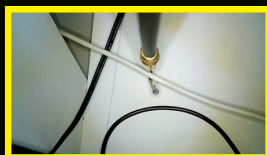

Cable Pulling

✓ **Rechargeable**