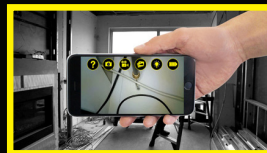

FERRET™ WiFi

MULTIPURPOSE WIRELESS INSPECTION
CAMERA AND CABLE PULLING TOOL

Built in WiFi Hotspot

NEW

FRUSTRATED WITH A LACK OF VISIBILITY AND ACCESSIBILITY WHEN

- ✓ Working in dark, confined or hard to reach places?
- ✓ Diagnosing problems or carrying out installations?
- ✓ Conducting risk assessments or inspections?
- ✓ Requiring data capture for a quote or proof of a job done?
- ✓ Needing to avoid cutting large holes in ceilings or in walls?

Under Sink

Free and easy to use App

LOCATE, REACH, INSPECT, RETRIEVE & REPORT

Regardless of your industry, the Ferret is used for a vast range of uses and environments.

Easy to use application
Free on Android and iOS

720p HD streaming
Viewing angle 90°

Wireless range of up to 12m

Quickly charges in ~70 minutes

Rechargeable, wireless and IP67 rated

CONFIGURATIONS

<p>1 FISH STICK + CAMERA</p> <p>Connect a fish stick (not included) to the back of the camera. Fast and safe close up visual inspection.</p>	<p>2 FISH STICK + CAMERA</p> <p>Connect the short rod to the front of the camera and use the hook to pull back a cable. Push the FERRET into the ceiling to locate hook and retrieve.</p>	<p>3 FISH STICK + CAMERA + ROD + MAGNET</p> <p>Connect the short rod to the front of the camera and attach the powerful magnet to retrieve metallic items.</p>	<p>4 FISH STICK + GOOSENECK + CAMERA</p> <p>Point the FERRET camera in any direction with the addition to the flexible gooseneck.</p>
---	--	---	--